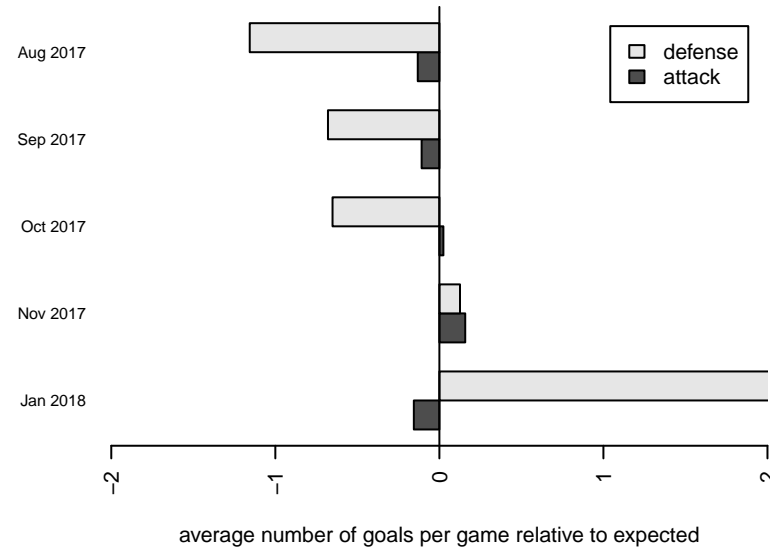

Performance relative to 13 month average