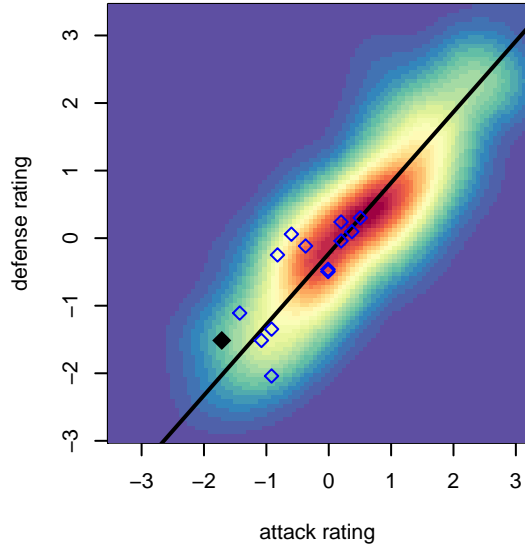

Venues played:
 2017 Xtreme Cup GU13 Silver
 2017 NPSL Division 2 (05) U13
 2017 Founders Cup G05 Div A

Newport FC Panthers G05
 Dots are actual minus expected GF (blue circles) and GA (red triangles).
 Blue line is smoothed change in attack strength. Red is smoothed change in defense strength.

**attack and defense variance (black dot)
relative to other teams
and top 10 in region**

**attack and defense rating
relative to others at age
and all opponents in last 13 months**

Performance relative to 13 month average