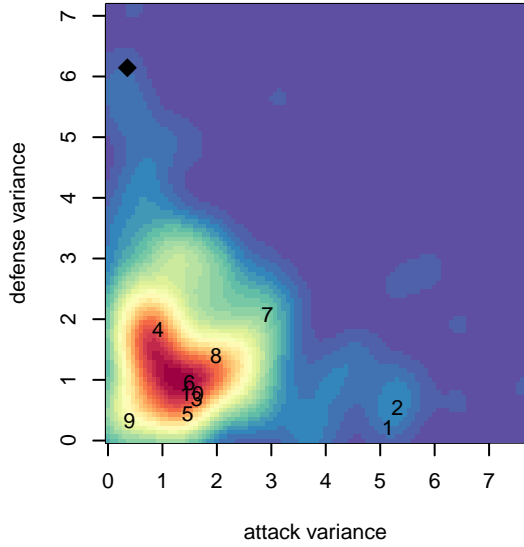

Newport FC Panthers G05

Newport Youth SC
 Bellevue, WA
 G05 total strength=335
 attack=0.18 defense=0.22
 fall league = NPSL Div 2 (05) U13

alt names used:
 Newport FC G'05 – Panthers
 Newport FC G05 Panthers
 Newport FC G05 Panthers

Venues played:
 2017 Xtreme Cup GU13 Silver
 2017 NPSL Division 2 (05) U13
 2017 Founders Cup G05 Div A

Newport FC Panthers G05
 Dots are actual minus expected GF (blue circles) and GA (red triangles).
 Blue line is smoothed change in attack strength. Red is smoothed change in defense strength.

**attack and defense variance (black dot)
relative to other teams
and top 10 in region**

**attack and defense rating
relative to others at age
and all opponents in last 13 months**

Performance relative to 13 month average