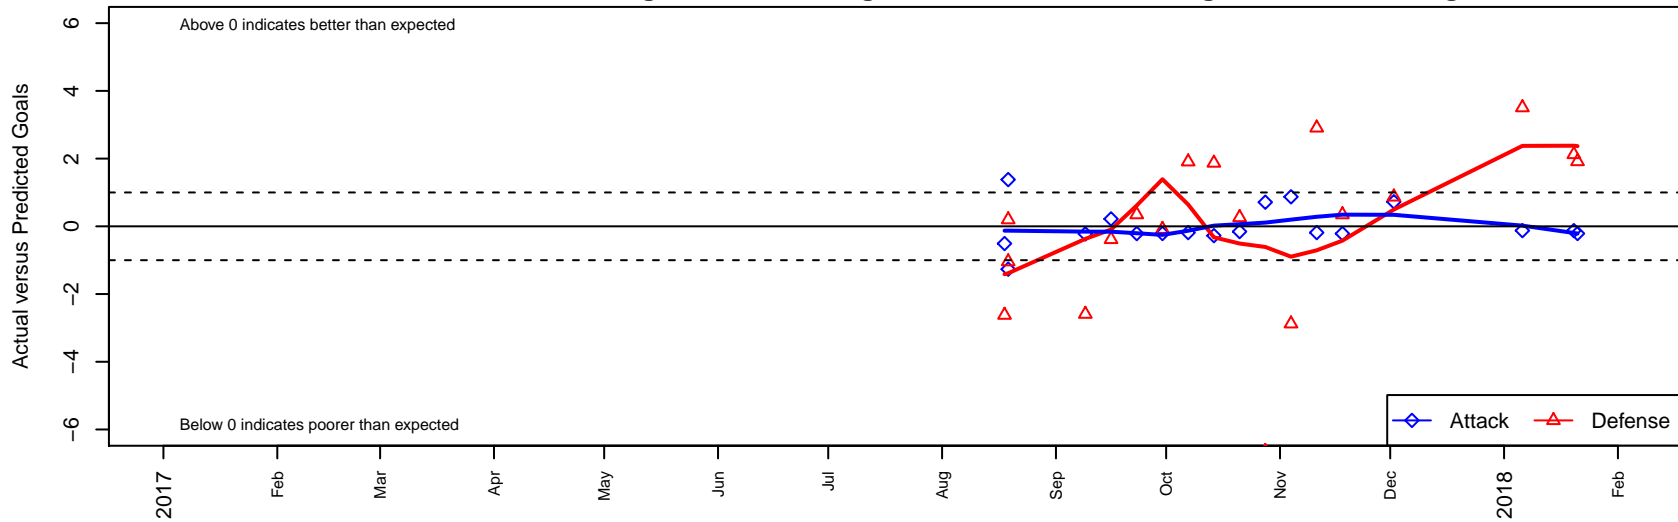

Newport FC Panthers G05

Newport Youth SC
 Bellevue, WA
 G05 total strength=335
 attack=0.18 defense=0.22
 fall league = NPSL Div 2 (05) U13

alt names used:
 Newport FC G'05 – Panthers
 Newport FC G05 Panthers
 Newport FC G05 Panthers

Venues played:
 2017 Xtreme Cup GU13 Silver
 2017 NPSL Division 2 (05) U13
 2017 Founders Cup G05 Div A

Newport FC Panthers G05
 Dots are actual minus expected GF (blue circles) and GA (red triangles).
 Blue line is smoothed change in attack strength. Red is smoothed change in defense strength.

**attack and defense variance (black dot)
relative to other teams
and top 10 in region**

**attack and defense rating
relative to others at age
and all opponents in last 13 months**

Performance relative to 13 month average