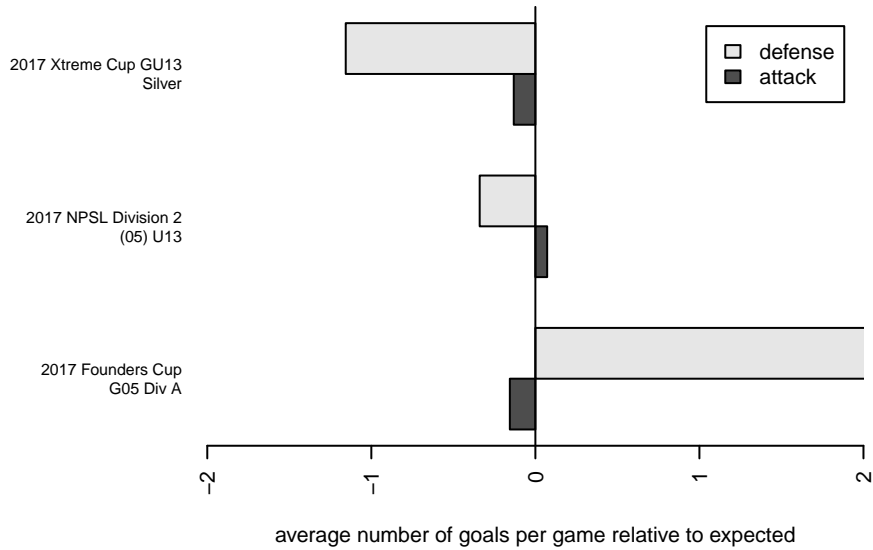

Venues played:
 2017 Xtreme Cup GU13 Silver
 2017 NPSL Division 2 (05) U13
 2017 Founders Cup G05 Div A

Newport FC Panthers G05
 Dots are actual minus expected GF (blue circles) and GA (red triangles).
 Blue line is smoothed change in attack strength. Red is smoothed change in defense strength.

**attack and defense variance (black dot)
relative to other teams
and top 10 in region**

**attack and defense rating
relative to others at age
and all opponents in last 13 months**

Performance relative to 13 month average