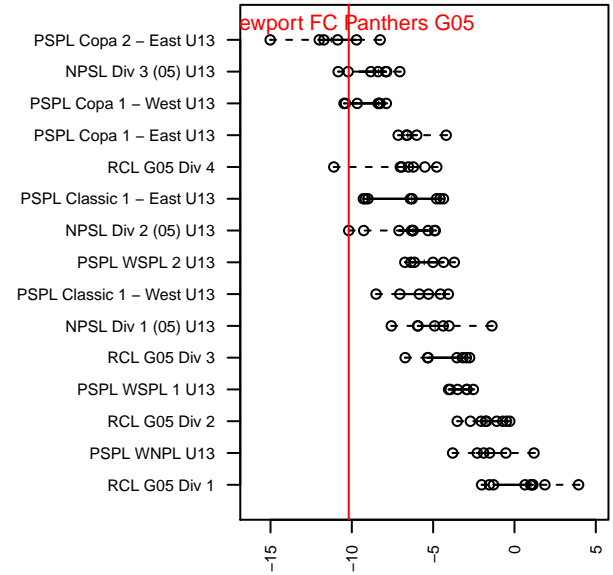

Venues played:
 2017 Xtreme Cup GU13 Silver
 2017 NPSL Division 2 (05) U13
 2017 Founders Cup G05 Div A

Newport FC Panthers G05
 Dots are actual minus expected GF (blue circles) and GA (red triangles).
 Blue line is smoothed change in attack strength. Red is smoothed change in defense strength.

**attack and defense variance (black dot)
relative to other teams
and top 10 in region**

**attack and defense rating
relative to others at age
and all opponents in last 13 months**

Performance relative to 13 month average